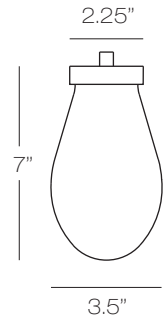

Moxie Pendant

Satin nickel metal encases LED diode that beautifully illuminates a bulbous blown glass available in dichroic, clear or seedy glass.

Non-Dimmable.

Model
PD106

| Color | Finish | Lamp | Mounting |
|-----------|-----------|-------------|----------|
| CR | SN | LED3 | M |

CR clear
DC dichroic
SD seedy

LED3 COB 3W, **90 CRI**, 3000K,
270 Lumens

J EZ jack
M monopoint canopy

This fixture is available for monopoint or multi-canopy installations only.