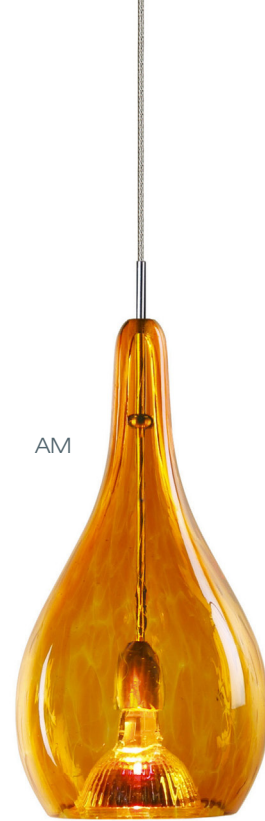

# Whisper

Colorful frit and iris imbued blown Italian glass.

OP

AM

7.25"

3.25"

Model  
**PD101**

**AM** amber  
**OP** opal  
**RD** red

**L3** LED G4 JC 3W, 220 Lumens  
**M3** MR16 Halogen 35W, 1600 Lumens  
**X3** Halogen G4 35W, 700 Lumens

Color	Finish	Lamp	Mounting
<b>AM</b>	<b>SN</b>	<b>M3</b>	<b>M</b>

**BZ** bronze  
**PN** polished nickel  
**SN** satin nickel

**M** monopoint canopy  
**R** monorail adapter  
**C** cable adapter  
**J** EZ jack