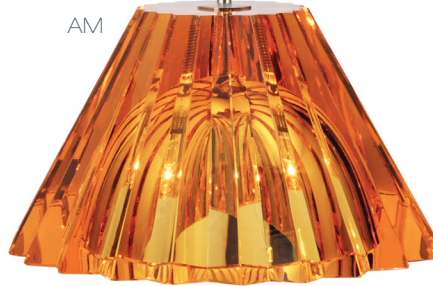

Ridge Crystal

Pristine handworked Austrian pure leaded crystal.

Dimmable with ELV dimmer.

AM

CG

CR

Model
PD043

AM amber
CG cognac
CR clear

L2 LED G4 JC 2W, 110 Lumens
N3 MR11 Halogen 35W, 150 Lumens
X2 Halogen G4 20W, 350 Lumens

Color	Finish	Lamp	Mounting
CR	SN	X2	M

BZ bronze
PN polished nickel
SN satin nickel

M monopoint canopy
R monorail adapter
C cable adapter
J EZ jack