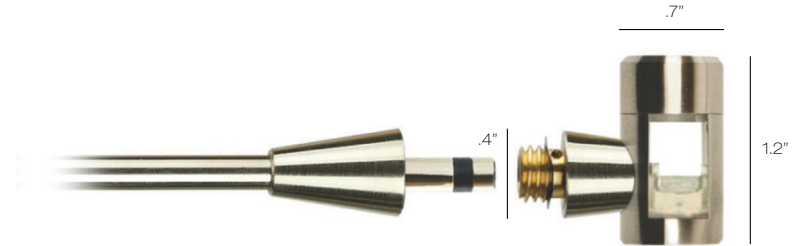

Wall Rail Adapter

Allows for any male EZ Jack connection to Wall Monorail.

BZ bronze
PN polished nickel
SN satin nickel

Model

MSWAD

Finish

PN