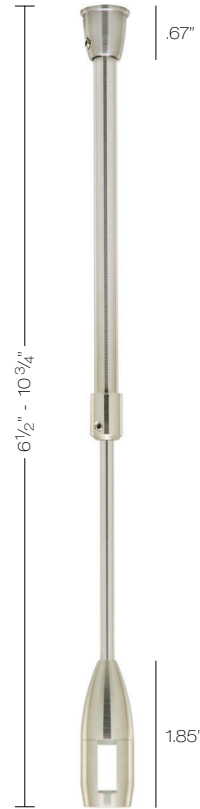

Adjustable Hanger

Adjustable rigid hangers offer unique telescoping height adjustment.

Self-drilling drywall anchor included with all hangers.
For mounting on concrete ceilings or walls, order one HRSCWMASO per hanger.

MSHGADJ2 (BZ-PN-SN)-(6"-11")

Overall length 6 ³/₄" - 11"