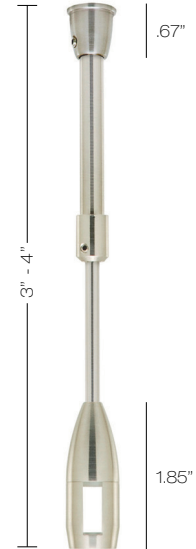

Adjustable Hanger

Adjustable rigid hangers offer unique telescoping height adjustment.

Self-drilling drywall anchor included with all hangers.
For mounting on concrete ceilings or walls, order one **HRSCWMASO** per hanger.

MSHGADJ1 (BZ-PN-SN)-(2.5"-4")

Overall length 3 ¹/₄" - 4"