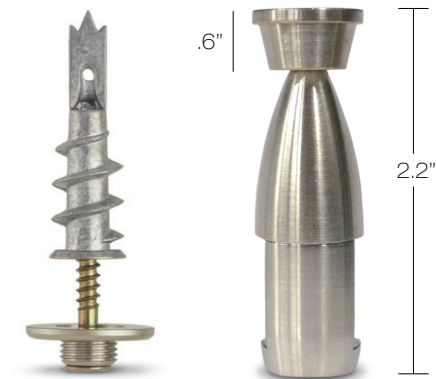

## Direct Hanger

For the closest to ceiling mounting  
of rail and cleanest installation.

Must be used in conjunction  
with 2" or 4" Remote Direct Feed Canopy.

MSHG1 (BZ-PN-SN)

\* Drywall Anchor included