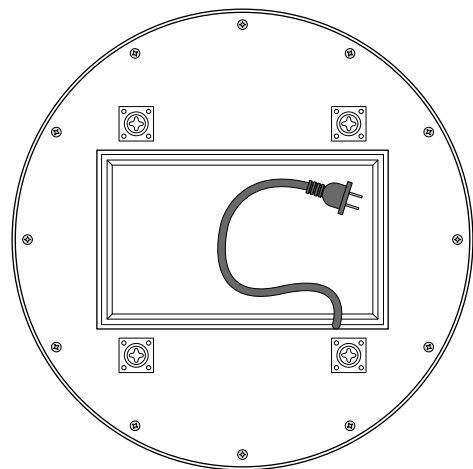

## Madeleine Illuminated Round LED Mirror

Metal frame in brushed brass finish.

24" and 30" hanging height from the center of the mirror to wall peg.

LED light is diffused behind frosted outer edge of mirror.

### MRRD31

31" Mirror  
30" Strap height from mirror center  
20 lbs.  
24 Watts  
2400 lumens  
3000K  
**90CRI**  
120 Volts  
On/Off/Dimmer on face of mirror

Mirror

**MRRD24** LED Illuminated Mirror 24" Ø  
**MRRD31** LED Illuminated Mirror 31" Ø

**BR** brown

Model	Finish	Lamping	Lamping
<b>MRRD24</b>	<b>SB</b>	<b>BR</b>	<b>LED</b>

**SB** satin brass

**LED** LED 18W, 120V, **90CRI**, 3000K, 1800 Lumens (24" Ø)  
**LED** LED 24W, 120V, **90CRI**, 3000K, 2400 Lumens (31" Ø)

**STRAP COLOR**  
Dark Brown (BR)

Front View

31" Ø

Back View

Wall projection 1.65"

Front View

Wall projection 1.65"

Back View