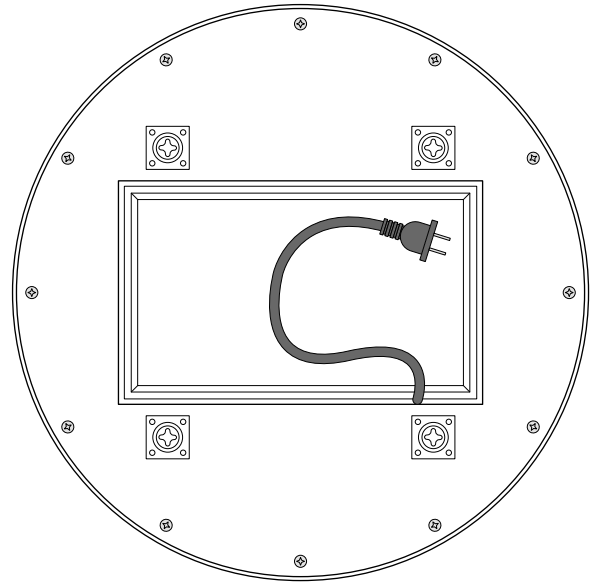

## Madeleine Illuminated Round LED Mirror

Metal frame in brushed brass finish.

24" and 30" hanging height from the center of the mirror to wall peg.

LED light is diffused behind frosted outer edge of mirror.

### MRRD31

31" Mirror  
30" Strap height from mirror center  
20 lbs.  
24 Watts  
2400 lumens  
3000K  
**90CRI**  
120 Volts  
On/Off/Dimmer on face of mirror

Mirror

**MRRD24** LED Illuminated Mirror 24" Ø  
**MRRD31** LED Illuminated Mirror 31" Ø

**BR** brown

Model	Finish	Lamping	Lamping
<b>MRRD24</b>	<b>SB</b>	<b>BR</b>	<b>LED</b>

**SB** satin brass

**LED** LED 18W, 120V, **90CRI**, 3000K, 1800 Lumens (24" Ø)  
**LED** LED 24W, 120V, **90CRI**, 3000K, 2400 Lumens (31" Ø)

**STRAP COLOR**  
Dark Brown (BR)

Front View

31" Ø

Back View

Wall projection 1.65"

Front View

Wall projection 1.65"

Back View