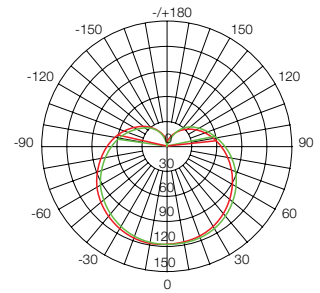

LMPLA10

LED A19 Bulb
120 Volts, 12 Watts
3000K, 82 CRI, 850 Lumens
Power Factor: 0.9
Beam Angle: 200°
Average Life: 25,000 hours
E26 Base, Dimmable

UNIT: cd
- C0/180, 103.2, 96.3 - C90/270, 98.5, 101.9