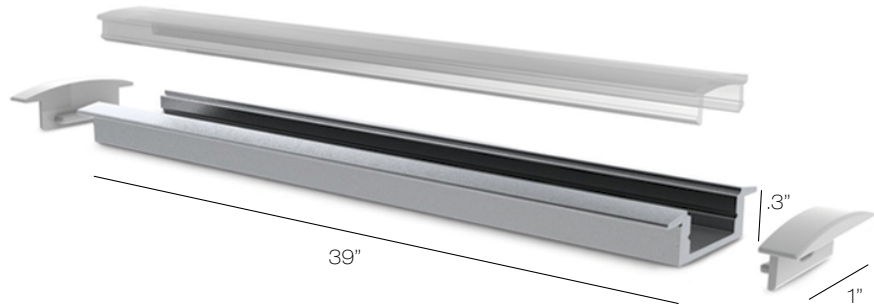

Shallow Channel

Perfect for thinner routed surfaces
such as 3/4" thick shelving as shown.

Model

LEDCHNRSL7