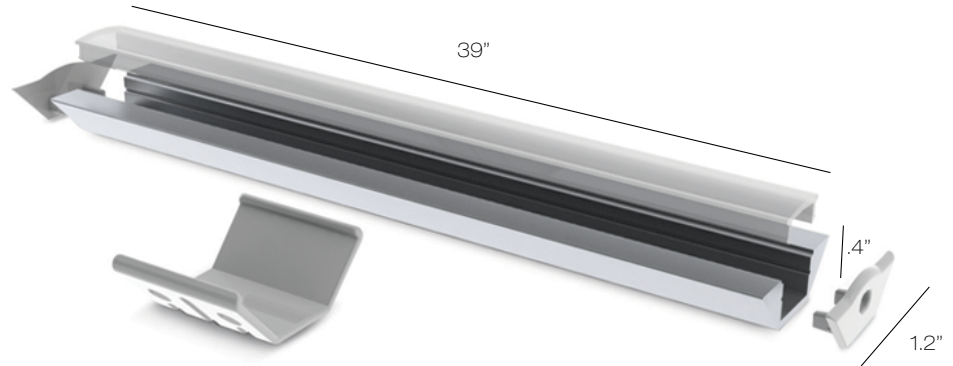

Corner Channel

Perfect for under cabinet mounting diffusing light perfectly over entire counter surfaces and minimizing visualization of the luminaire.

Model

LEDCHNALUCRN