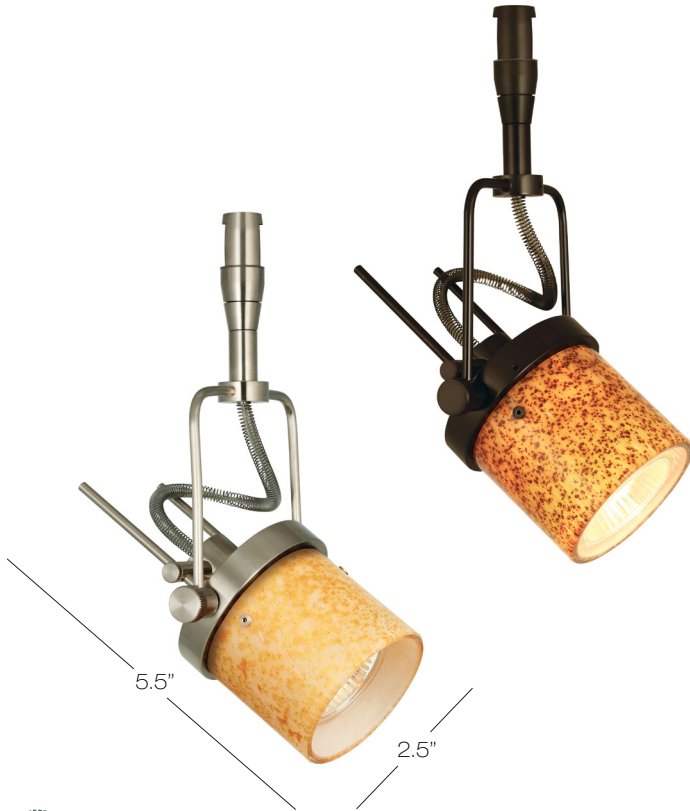

Murano Focus Swivel

This beautiful swivel is accessorized with small Murano blown glass cylinders that are imbued with genuine gold flakes creating a beautiful design option.

360 degree rotation, 270 degree tilt.

Model
DF203

AM amber
MO mocha

D6 LED MR16 6W, 420 Lumens
M5 Halogen MR16 50W, 2200 Lumens

Color	Finish	Lamp	Mounting
AM	SN	M5	R

BZ bronze
PN polished nickel
SN satin nickel

M monopoint canopy
R monorail adapter
C cable adapter
J EZ jack