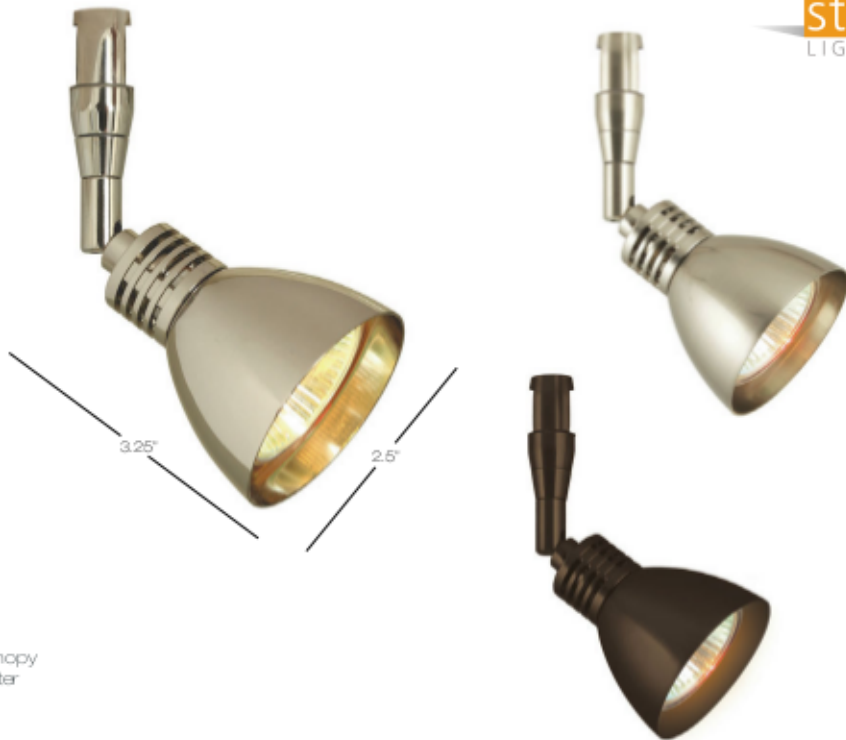

## Duomo Action Swivel

Adjustable action head accessorized with decorative metal shield.

Rotates 360 degrees and pivots 90 degrees.

Includes specified Low-Voltage lamp.

Model  
**DA201**

- ⚡ **D6** LED MR16 6W
- ⚡ **M5** MR16 Halogen 50W

**C**  
COMPLEMENT:  
pendants  
wall monorail

Finish	Lamp	Mounting
<b>PN</b>	<b>M5</b>	<b>R</b>

**BZ** bronze  
**PN** polished nickel  
**SN** satin nickel

**M** monopoint canopy  
**R** monorail adapter  
**C** cable adapter  
**J** EZ Jack