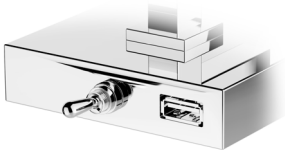

Model
WS225

BZ bronze
PN polished nickel
SN satin nickel

WD Warm Dimming

Color	Finish	Lamp	Dimming	Switch & Port
FW	PN	DOB17	WD	SW-USB

FW frosted white
TF textile fabric

DOB17 SL-DOB 17W
Stone Lighting
LED Driver on Board,
400 Lumens

SW-USB On-Off Switch,
USB Port

USB Port