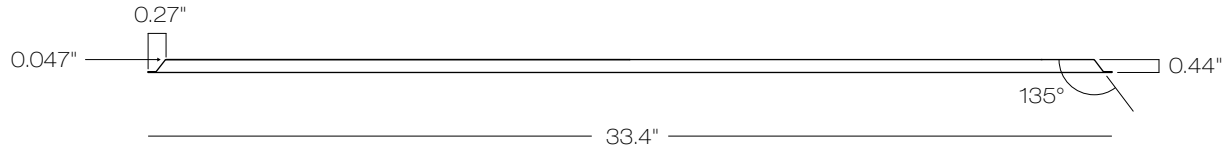

Model
CPEJSQ35

40 40" x 40" Canopy

Finish	Canopy	Lamp
PC	40	LED

PC polished chrome

LED LED fixtures

Job Name:

Specifier:

Approved

CHEJSQ35PC40LED - Canopy Dimensions

Job Name:

Specifier:

Approved

CHEJSQ35PC40LED - Mounting Plate Dimensions

Job Name:

Specifier:

Approved