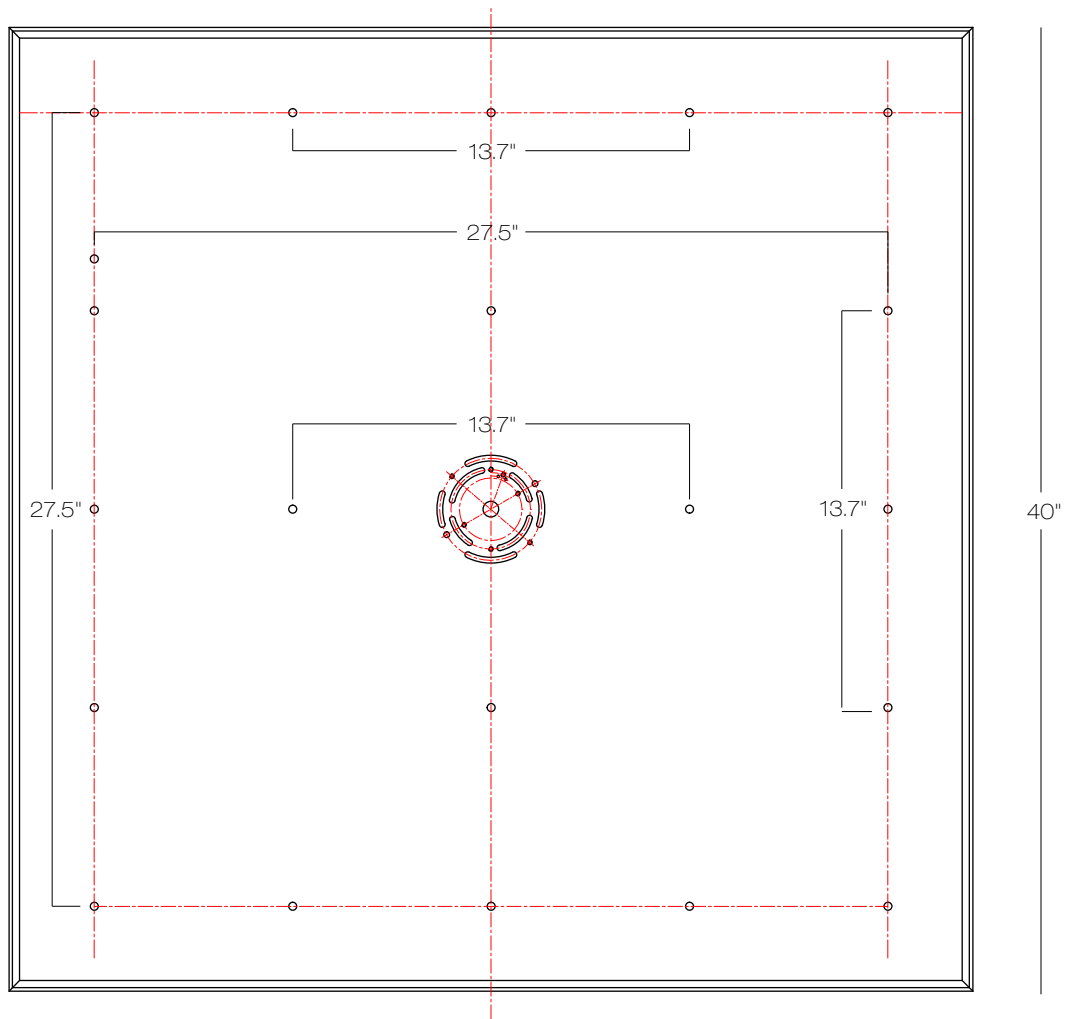

35 Light EZ Jack Square Canopy

12VAC electronic transformer(s) included based on Halogen or LED selection, contact Customer Service for custom configurations.

Canopy includes female EZ Jack ports only. Male EZ Jack pendant adapters are included with all compatible Stone Lighting low voltage pendants, or they can be purchased separately under part number MSEZJCK.

Model
CPEJSQ35

40 40" x 40" Canopy

Finish	Canopy	Lamp
PC	40	LED

PC polished chrome

LED LED fixtures

Job Name:

Specifier:

Approved

CHEJSQ35PC40LED - Canopy Dimensions

Job Name:

Specifier:

Approved

CHEJSQ35PC40LED - Mounting Plate Dimensions

Job Name:

Specifier:

Approved