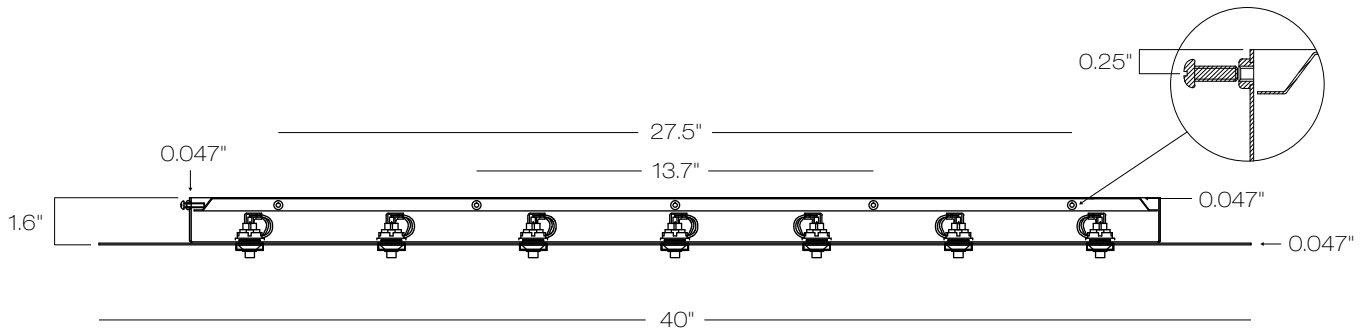

35 Light EZ Jack Square Canopy

12VAC electronic transformer(s) included based on Halogen or LED selection, contact Customer Service for custom configurations.

Canopy includes female EZ Jack ports only. Male EZ Jack pendant adapters are included with all compatible Stone Lighting low voltage pendants, or they can be purchased separately under part number MSEZJCK.

Model
CPEJSQ35

40 40" x 40" Canopy

Finish	Canopy	Lamp
PC	40	LED

PC polished chrome

LED LED fixtures

Job Name:

Specifier:

Approved

CHEJSQ35PC40LED - Canopy Dimensions

Job Name:

Specifier:

Approved

CHEJSQ35PC40LED - Mounting Plate Dimensions

Job Name:

Specifier:

Approved