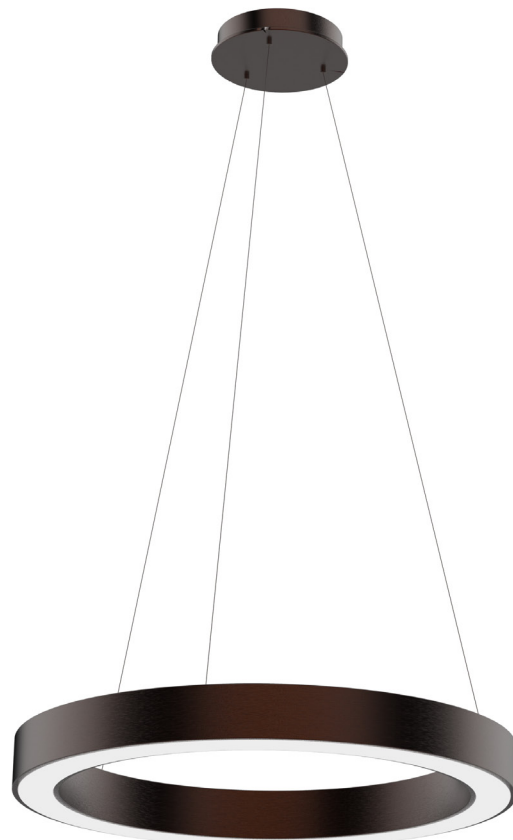

## Ring Suspension

Elegant bronze ring with a crystalline acrylic diffuser.

Model  
**CH141**

Color	Finish	Lamp
<b>CR</b>	<b>BZ</b>	<b>LED</b>

**CR** clear acrylic

**BZ** bronze

**LED** 75W Top Ring,  
650 Lumens

71"

22.6" Ø