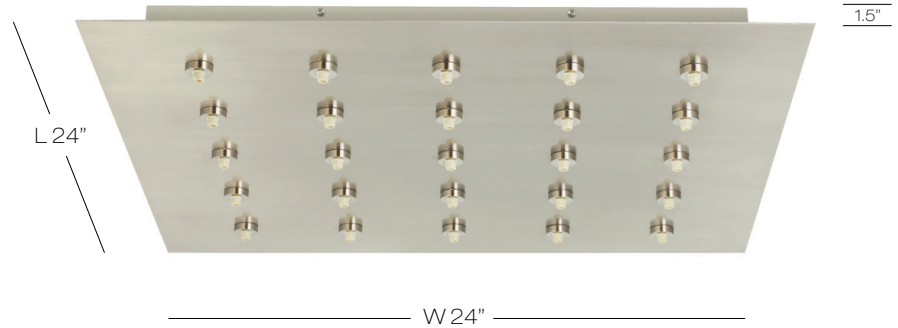

## 25 Light EZ Jack Canopy

Mounts to a standard 4" junction box. Equipped with (3) 150 watt electronic transformers.

BZ bronze  
 PC polished chrome  
 PN polished nickel  
 SN satin nickel

HAL for Halogen fixtures  
 LED for LED fixtures **LED**

Model	Finish	Fixture
CPEJSQ25	SN	HAL