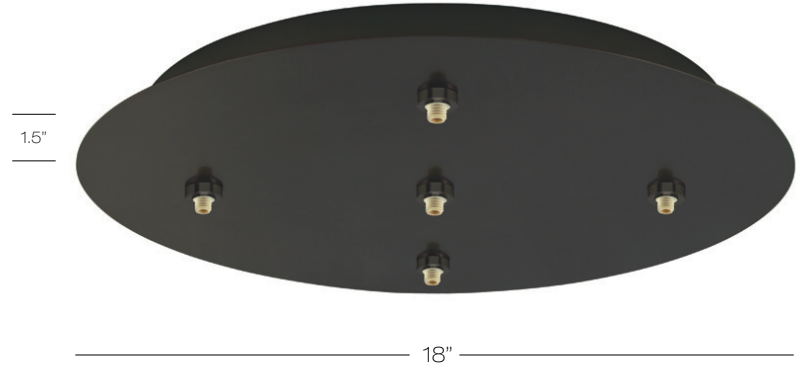

## 5 Light EZ Jack Canopy

Mounts to a standard 4" junction box. Equipped with (5) 12 V, 60 watt transformers.

BZ bronze  
 PC polished chrome  
 PN polished nickel  
 SN satin nickel

HAL for Halogen fixtures  
 LED for LED fixtures **LED**

Model	Finish	Fixture
CPEJRN5	BZ	HAL