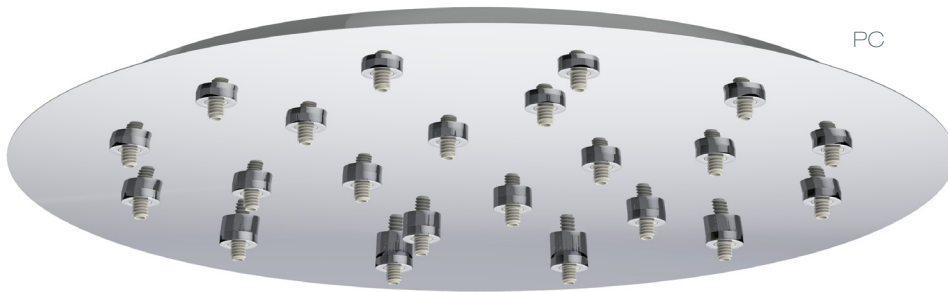

# 22 Light EZ Jack Round Canopy

PC

SN

## 22 Light EZ Jack Round Canopy

12VAC electronic transformer(s) included based on Halogen or LED selection, contact Customer Service for custom configurations.

Canopy includes female EZ Jack ports only. Male EZ Jack pendant adapters are included with all compatible Stone Lighting low voltage pendants, or they can be purchased separately under part number MSEZJCK.

Model  
**CPEJRN22**

24 24" Ø Canopy

Finish	Canopy	Lamp
<b>PC</b>	<b>24</b>	<b>LED</b>

**PC** polished chrome  
**SN** satin nickel

**LED** LED fixtures  
**HAL** Halogen fixtures

# 22 Light EZ Jack Round Canopy