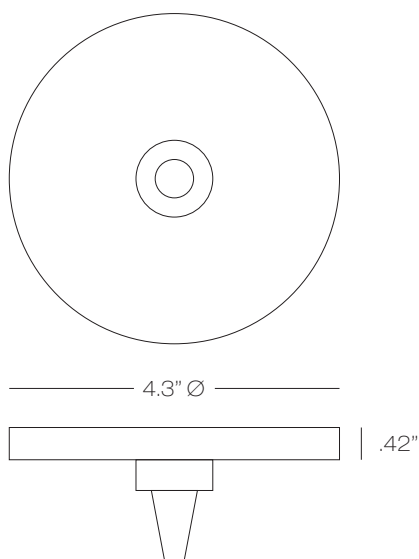

4" Round EZ Jack 1 Light Canopy

4" Round EZ Jack 1 Light Canopy

12VAC electronic transformer(s) included based on Halogen or LED selection, contact Customer Service for custom configurations.

Canopy includes female EZ Jack ports only. Male EZ Jack pendant adapters are included with all compatible Stone Lighting low voltage pendants, or they can be purchased separately under part number MSEZJCK.