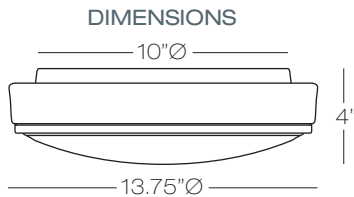

Alta Ceiling

High quality ceiling luminarie. White powder coated steel body with frosted opal glass diffuser finished with polished chrome decorative trim. Glass diffuser creates elegant backlight or ceiling wash.

MB4 Lamps not included.

Features

- High Quality steel and frosted opal glass.
- Beautiful shape, soft and comfortable light.
- High Quality and stable LED Chips, energy saving and Eco-friendly.
- **LED DOB** (DOB-Driver on Board 120V **90 CRI**). Fully Dimmable with ALL standard dimmers (Triac/Incand.,ELV, LVM)

Model CL530	FR frost			
	Color FR	Finish PC	Lamp MB4	Dimming WD**
	PC polished chrome		WD Warm Dimming (Only available for DOB 30W)	

MB4 Medium Base Incandescent 3 x 40W
CF13 Compact Fluorescent GU24 2 x 13W
DOB24 LED DOB24 (DOB-Driver on Board) **90 CRI**, 3000K, 1600 Lumens, Dimmable
DOB30 LED DOB30 (DOB-Driver on Board) **90 CRI**, 2400 Lumens, Dimmable

**Warm dimming available. Consult customer service.

*Only available option with warm dimming.

LAMPING DATA					
Lamp	Watts	Lumens	CCT	CRI	Aver. Life
DOB24	24	1600	3000K	>90	50,000 hrs
DOB30	30*	2400	3000K	>90	50,000 hrs
CF13	13	800	2700K	>75	10,000 hrs
MB4	40	340	2700K	>75	1,000 hrs

Above info is per lamp. For accurate lumens, multiply by # of lamps in fixture.