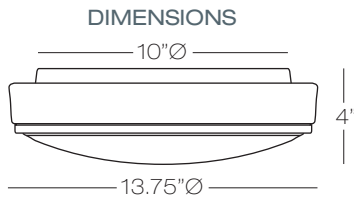

Alta Ceiling

High quality ceiling luminaire. White powder coated steel body with frosted opal glass diffuser finished with polished chrome decorative trim. Glass diffuser creates elegant backlight or ceiling wash.

Features

- High Quality steel and frosted opal glass.
- Beautiful shape, soft and comfortable light.
- High Quality and stable LED Chips, energy saving and Eco-friendly.
- **LED DOB** (DOB-Driver on Board 120V **90 CRI**). Fully Dimmable with ALL standard dimmers (Triac/Incand.,ELV, LVM)

Model
CL530

FR frost

Color	Finish	Lamp	Dimming
FR	PC	MB4	WD**

PC polished chrome

WD Warm Dimming
(Only available for DOB 30W)

- **MB4** Medium Base Incandescent 3 x 40W
- **CF13** Compact Fluorescent GU24 2 x 13W
- **DOB24** LED DOB24 (DOB-Driver on Board)
  90 CRI, 3000K, 1600 Lumens, Dimmable
- **DOB30** LED DOB30 (DOB-Driver on Board)
  90 CRI, 2400 Lumens, Dimmable

**Warm dimming available. Consult customer service.

*Only available option with warm dimming.

LAMPING DATA					
Lamp	Watts	Lumens	CCT	CRI	Aver. Life
DOB24	24	1600	3000K	>90	50,000 hrs
DOB30	30*	2400	3000K	>90	50,000 hrs
CF13	13	800	2700K	>75	10,000 hrs
MB4	40	340	2700K	>75	1,000 hrs

Above info is per lamp. For accurate lumens, multiply by # of lamps in fixture.