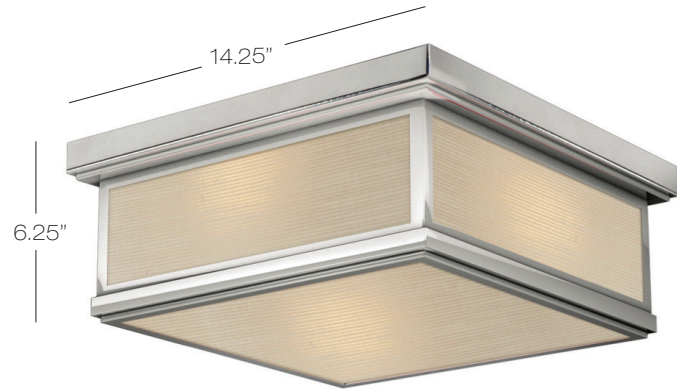

Avenue Ceiling - Fablux

Square ceiling luminaire with knoll textile fabric bottom and side window diffusers.

MB4 Lamps not included.

**Warm dimming available. Consult customer service.

Model
CL504

BZ bronze
PN polished nickel
SN satin nickel