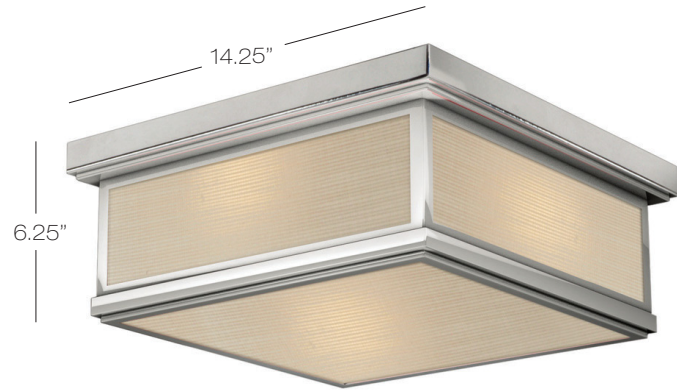

Avenue Ceiling - Fablux

Square ceiling luminaire with knoll textile fabric bottom and side window diffusers.

**Warm dimming available. Consult customer service.

Model
CL504

BZ bronze
PN polished nickel
SN satin nickel