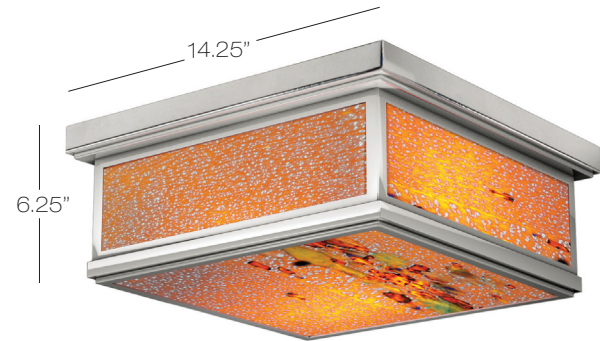

Avenue Ceiling - Murano

Square ceiling luminaire with Mocha Murano glass bottom and side windows. Exquisite Mocha Murano Frit. Delicately patterned and genuine silver flakes imbued each panel.

**Warm dimming available. Consult customer service.