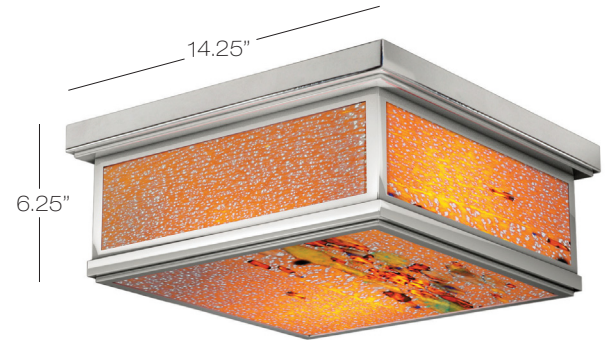

Avenue Ceiling - Murano

Square ceiling luminaire with Mocha Murano glass bottom and side windows. Exquisite Mocha Murano Frit. Delicately patterned and genuine silver flakes imbued each panel.

MB4 Lamps not included.

**Warm dimming available. Consult customer service.

Model
CL503

BZ bronze
PN polished nickel
SN satin nickel

WD Warm Dimming

Color	Finish	Lamp	Dimming
MO	PN	MB4	WD**

MO mocha

-  **MB4** Medium Base Incandescent 2 x 40W
-  **CF13** Compact Fluorescent GU24 2 x 13W
-  **DOB17** SL-DOB 17W Stone Lighting LED Driver on Board