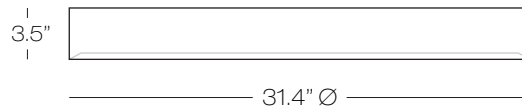

WH

BL

Puck 31.4"

Round energy efficient flush mount.
Matte white or matte black metal body.

Hidden LED provides a high lumen
direct illumination.

Dimmable with ELV dimmer.

Consult factory for 277V
and 0-10V dimming options.

DIMENSIONS

Model
CL468

Acrylic	Finish	Lamp
FR	WH	LED

FR frost

WH white
BL black

LED LED 94W, 80 CRI,
3000K, 5640 Lumens,
Dimmable

Puck Series Dimensions

— 10.6" Ø —