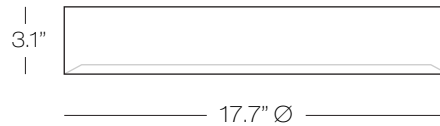

WH

BL

Puck 17.7"

Round energy efficient flush mount.
Matte white or matte black metal body.

Hidden LED provides a high lumen
direct illumination.

Dimmable with ELV dimmer.

Consult factory for 277V
and 0-10V dimming options.

DIMENSIONS

Model
CL466

WH white
BL black

Acrylic	Finish	Lamp
FR	WH	LED

FR frost

LED LED 38W, 80 CRI,
3000K, 2280 Lumens,
Dimmable

Puck Series Dimensions

— 10.6" Ø —