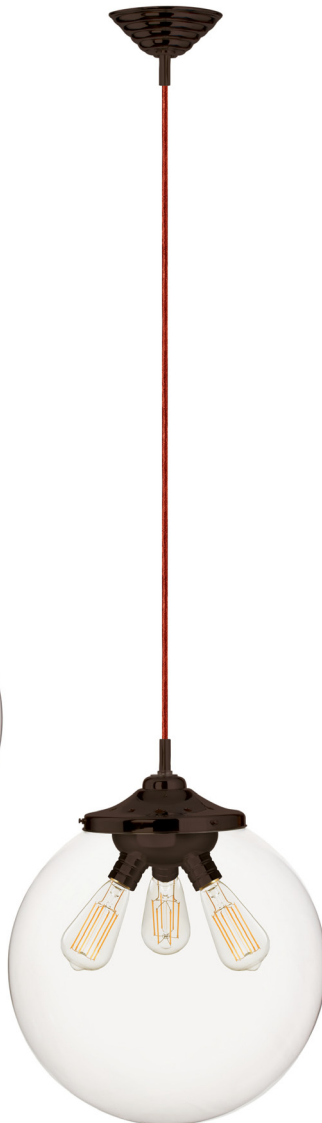

CH523CRPNRT3ABL

CH523CRBZRTL6BRD

CH523CRBBRT3ABR

CH523CRPNRTL6BGY

16"

16" Ø

Cord color options

Kilo Retro Cord with 3 Socket

Elegant crystal globe surrounding classic retro lamping options with Polished Nickel, Bronze or Brushed Brass metal accents.

Classic cloth covered in black, brown, grey, orange or red finish.

Model
CH523

BB brushed brass
BZ bronze
PN polished nickel

BL black
BR brown
GY grey
OR orange
RD red

Color	Finish	Lamp	Cord
CR	PN	RTL6B	BL

CR clear

- RT3A** Medium Base Retro Filament Tube 30W, 185mm
- RT6B** Medium Base Retro Filament Bulb 60W
- RTL6A** 6W, 185mm, T10, Clear, 500 Lumens, 2700K
- RTL6B** 6W, Edison ST58, Clear, 500 Lumens, 2700K