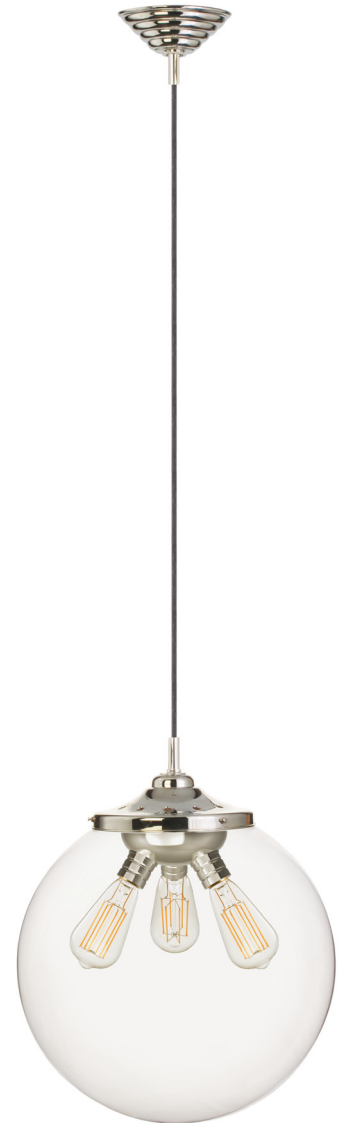

CH523CRPNRT3ABL

CH523CRBZRTL6BRD

CH523CRBBRT3ABR

CH523CRPNRTL6BGY

16"

16" Ø

Cord color options

Kilo Retro Cord with 3 Socket

Elegant crystal globe surrounding classic retro lamping options with Polished Nickel, Bronze or Brushed Brass metal accents.

Classic cloth covered in black, brown, grey, orange or red finish.

Model
CH523

BB brushed brass
BZ bronze
PN polished nickel

BL black
BR brown
GY grey
OR orange
RD red

Color	Finish	Lamp	Cord
CR	PN	RTL6B	BL

CR clear

- RT3A** Medium Base Retro Filament Tube 30W, 185mm
- RT6B** Medium Base Retro Filament Bulb 60W
- RTL6A** 6W, 185mm, T10, Clear, 500 Lumens, 2700K
- RTL6B** 6W, Edison ST58, Clear, 500 Lumens, 2700K