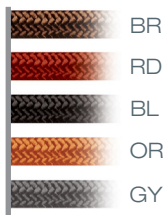

CH523CRPNRT3ABL

CH523CRBZRTL6BRD

CH523CRBBRT3ABR

CH523CRPNRTL6BGY

16"

16" Ø

Cord color options

Kilo Retro Cord with 3 Socket

Elegant crystal globe surrounding classic retro lamping options with Polished Nickel, Bronze or Brushed Brass metal accents.

Classic cloth covered in black, brown, grey, orange or red finish.

Model
CH523

BB brushed brass
BZ bronze
PN polished nickel

BL black
BR brown
GY grey
OR orange
RD red

Color	Finish	Lamp	Cord
CR	PN	RTL6B	BL

CR clear

- RT3A** Medium Base Retro Filament Tube 30W, 185mm
- RT6B** Medium Base Retro Filament Bulb 60W
- RTL6A** 6W, 185mm, T10, Clear, 500 Lumens, 2700K
- RTL6B** 6W, Edison ST58, Clear, 500 Lumens, 2700K