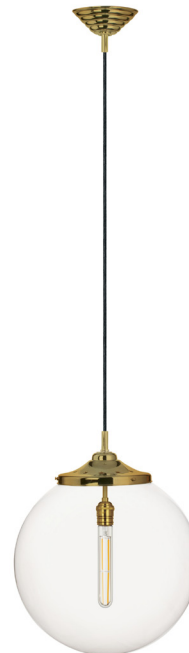

CH521
CRBBRTL6ABL