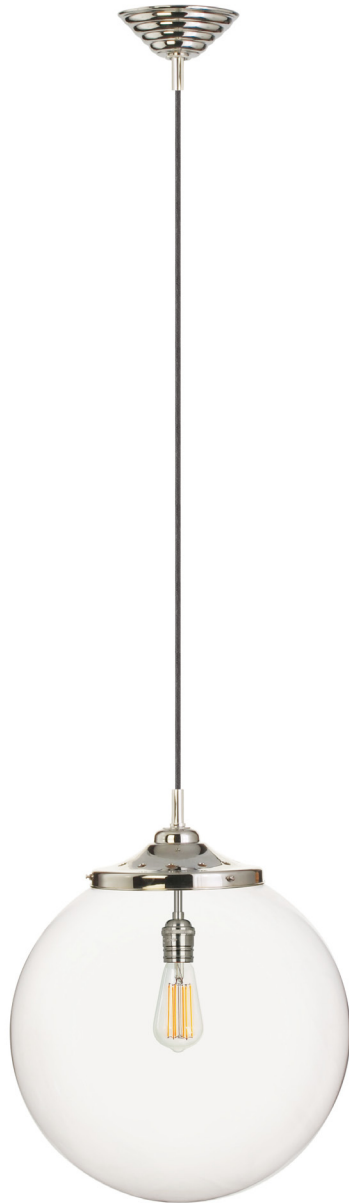

Kilo Retro Cord, Single Socket

Elegant crystal globe surrounding classic retro lamping options with Polished Nickel, Bronze or Brushed Brass metal accents.

Classic cloth covered in black, brown, grey, orange or red finish.

Model
CH521

BB brushed brass
BZ bronze
PN polished nickel

BL black
BR brown
GY grey
OR orange
RD red

Color	Finish	Lamp	Cord
CR	PN	RTL6B	BL

CR clear

-  **RT3A** Medium Base Retro Filament Tube 30W, 185mm
-  **RT6B** Medium Base Retro Filament Bulb 60W
-  **RTL6A** 6W, 185mm, T10, Clear, 500 Lumens, 2700K
-  **RTL6B** 6W, Edison ST58, Clear, 500 Lumens, 2700K

16"

16" Ø

CH521CRPNRTL6BGY

BR RD BL OR GY

Cord color options

CH521
CRBBRT3ABR

CH521
CRBZRTL6ARD

CH521
CRPNRT6BBL