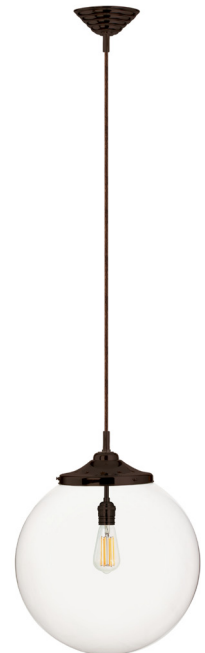

CH521
CRBZRTL6BBR