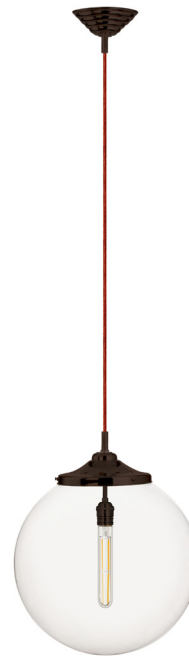

Kilo Retro Cord, Single Socket

Elegant crystal globe surrounding classic retro lamping options with Polished Nickel, Bronze or Brushed Brass metal accents.

Classic cloth covered in black, brown, grey, orange or red finish.

Model
CH521

BB brushed brass
BZ bronze
PN polished nickel

BL black
BR brown
GY grey
OR orange
RD red

Color	Finish	Lamp	Cord
CR	PN	RTL6B	BL

CR clear

-  **RT3A** Medium Base Retro Filament Tube 30W, 185mm
-  **RT6B** Medium Base Retro Filament Bulb 60W
-  **RTL6A** 6W, 185mm, T10, Clear, 500 Lumens, 2700K
-  **RTL6B** 6W, Edison ST58, Clear, 500 Lumens, 2700K

16"

16" Ø

CH521CRPNRTL6BGY

BR RD BL OR GY

Cord color options

CH521
CRBBRT3ABR

CH521
CRBZRTL6ARD

CH521
CRPNRT6BBL