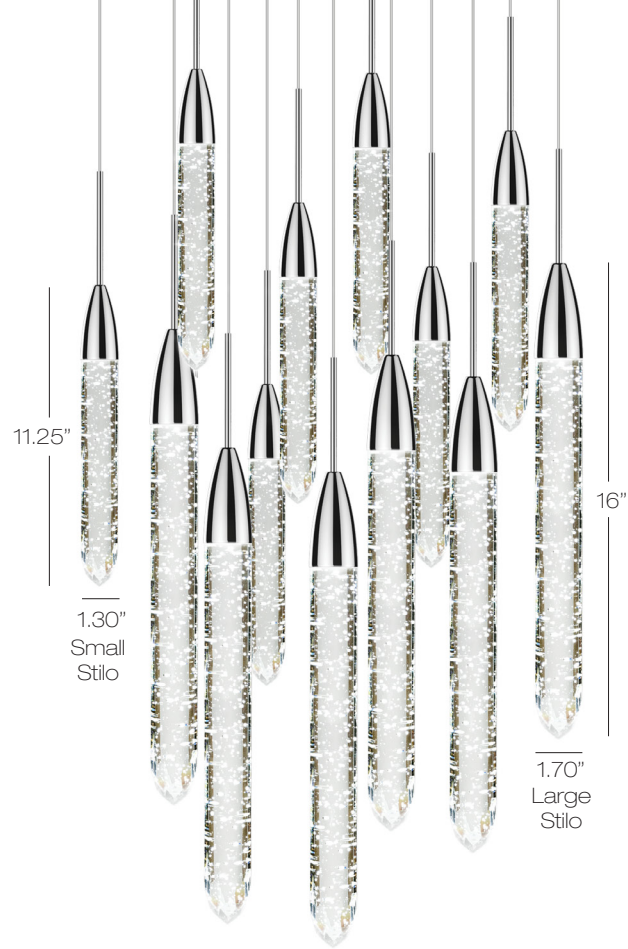

13 Light Round Chandelier

Faceted tipped Crystal Rod
with Random Bubbles

Stilo
Crystal

CR clear
CG cognac

L2 LED G4 JC 2W,
110 Lumens

Model	Color	Finish	Lamp
CH254255	CR	PN	L2

PD254 small
PD255 large

BZ bronze
PN polished nickel