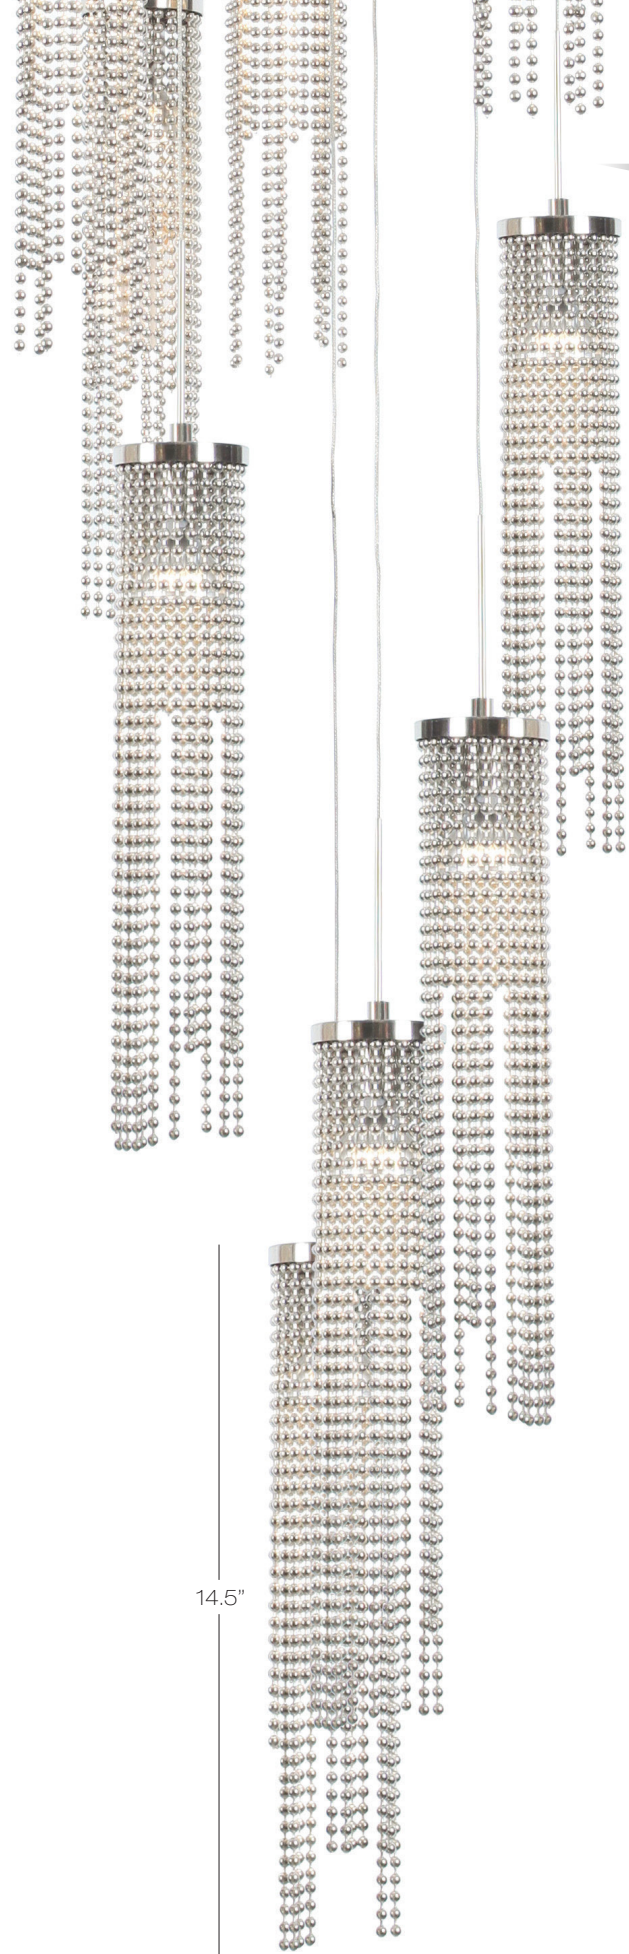

Mercury Falling

Multilight Mercury Falling Chandelier mounts to a standard 4" junction box.
Chrome ball chain in varied lengths. 12v,
Dimmable with ELV Dimmer.

112" maximum overall height

20"

Model
CH18113

PC polished chrome

⚡ D5 LED MR16 5W
⚡ M3 MR16 Halogen 35W

Finish	Canopy	Lamp
PC	PC	M3

PC polished chrome
PN polished nickel
SN satin nickel

14.5"

3.5"