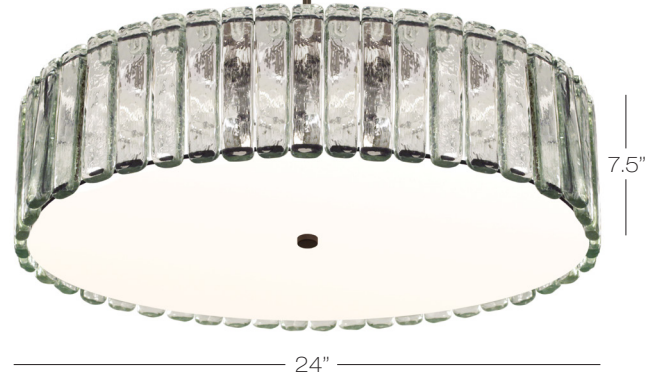

Xylo Chandelier

Unique hand crafted iron frame with Retro sockets, thick clear and colored glass panels hanging on top edge of frame.

Together they create a beautiful light pattern, a work of art.

Includes bottom diffuser of white acrylic.

Custom Stem lengths are available on special order.

Model
CH164

BZ bronze

Color Options	Finish	Lamp
CR	BZ	MB6

AM amber
CR clear
RD red

-  **CF13** Compact Fluorescent
GU24 4x13W
-  **CF26** Compact Fluorescent
GU24 4x26W
-  **LA10** LED A19 4x10W
-  **MB6** Medium Base
Incandescent
E26 4x60W

30"

— 4.25" —

stone
LIGHTING