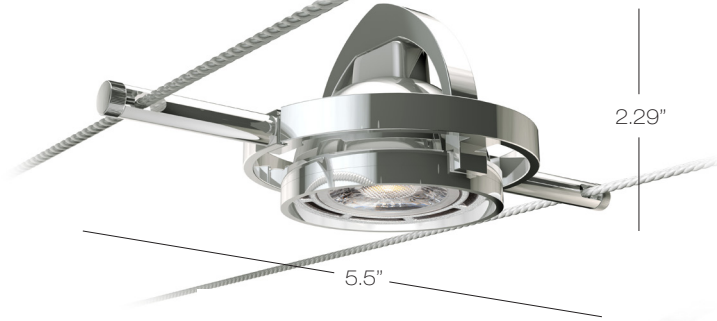

S Bella Head

Highly adjustable head tilts 140° within ring. Ring will rotate 360°. Various Lens and Louvers available. LED 8W MR16 Lamp. Black or Silver Bulb finishes.

Bronze (BZ) head will ship with Black (BL) Bulb.
Satin Nickel (SN) head will ship with Silver (SI) Bulb.

3.5" and 5.5" cable separation available with S Bella.

Model
CB906

BZ bronze
SN satin nickel

C5.5 5.5" cable separation
C3.5 3.5" cable separation

Finish	Lamp	Mounting
SN	D8-24	C5.5

- ▲ **D8-24** LED MR16 Bulb 8W, 24° Beam Angle, 12V
468 Lumens, 96.4 CRI, 3000K, Dimmable
- ▲ **D8-36** LED MR16 Bulb 8W, 36° Beam Angle, 12V
450 Lumens, 96.4 CRI, 3000K, Dimmable