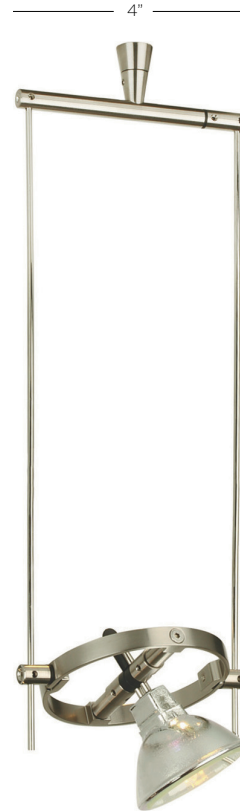

Aspen Head EZ Jack

Aspen Head from pp. 57 can be accessorized with multiple heads on field cuttable rod drop.

Can be accessorized with elements on page 61.

Model
CB903EJ

- ◀ D5 LED MR16 5W
- ◀ M5 MR16 Halogen 50W

Finish	Lamp	Mounting
SN	M5	C

SN satin nickel

C cable adapter

12"
(Field adjustable)
Custom lengths
available