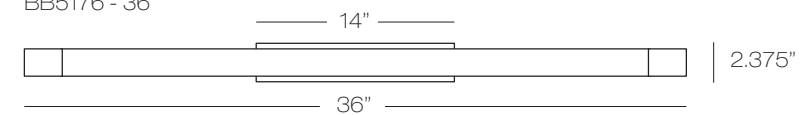

### Slim Bath Bar

Slim design bath bar with Opal acrylic lens and Satin Nickel metal finish.

Can be mounted vertically or horizontally, Fluorescent lamp included.

48" version has (1) 54W T5HO, elec HPF, 3000K, CRI 85, 30,000 hours, 5000 lumens, Non Dimmable.  
36" version has (1) 39W T5HO, elec HPF, 3000K, CRI 85, 20,000 hours, 3500 lumens, Non Dimmable.

NOTE: A square 4" electrical box cover will be included with every unit.

Model  
BB5176

SN satin nickel		
Color option	Finish	Size
OP	SN	48
OP opal		36 36" 48 48"

NOTE: Slim Bath Bar fixture is designed to be installed on a 2" 1 gang receptical box.

BB5176 - 36

BB5176 - 48

Wall projection 3.25" all models

Cover plate option  
for installation on  
Standard 4" J-Box.