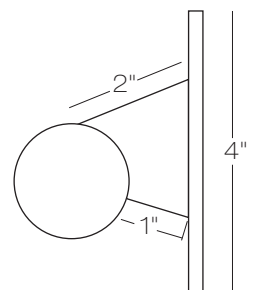

### Slim Bath Bar

Slim design bath bar with Opal acrylic lens and Satin Nickel metal finish.

Can be mounted vertically or horizontally, Fluorescent lamp included.

48" version has (1) 54W T5HO, elec HPF, 3000K, CRI 85, 30,000 hours, 5000 lumens, Non Dimmable.  
36" version has (1) 39W T5HO, elec HPF, 3000K, CRI 85, 20,000 hours, 3500 lumens, Non Dimmable.

NOTE: A square 4" electrical box cover will be included with every unit.

Model  
BB5176

SN satin nickel		
Color option	Finish	Size
OP	SN	48
OP opal		36 36" 48 48"

NOTE: Slim Bath Bar fixture is designed to be installed on a 2" 1 gang receptical box.

BB5176 - 36

BB5176 - 48

Wall projection 3.25" all models

Cover plate option  
for installation on  
Standard 4" J-Box.