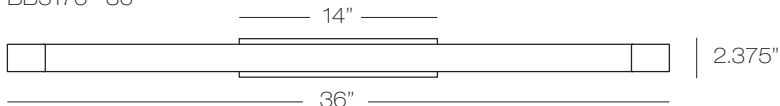

BB5176 - 48

BB5176 - 36

Slim Bath Bar

Slim design bath bar with Opal acrylic lens and Satin Nickel metal finish.

Can be mounted vertically or horizontally, Fluorescent lamp included.

48" version has (1) 54W T5HO, elec HPF, 3000K, CRI 85, 30,000 hours, 5000 lumens, Non Dimmable.
 36" version has (1) 39W T5HO, elec HPF, 3000K, CRI 85, 20,000 hours, 3500 lumens, Non Dimmable.

NOTE: A square 4" electrical box cover will be included with every unit.

Model
BB5176

SN satin nickel		
Color option	Finish	Size
OP	SN	48
OP opal		36 36" 48 48"

NOTE: Slim Bath Bar fixture is designed to be installed on a 2" 1 gang receptical box.

BB5176 - 36

BB5176 - 48

Wall projection 3.25" all models

Cover plate option for installation on Standard 4" J-Box.