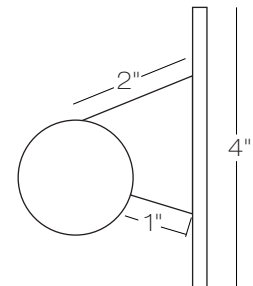

BB5176 - 48

BB5176 - 36

Slim Bath Bar

Slim design bath bar with Opal acrylic lens and Satin Nickel metal finish.

Can be mounted vertically or horizontally, Fluorescent lamp included.

48" version has (1) 54W T5HO, elec HPF, 3000K, CRI 85, 30,000 hours, 5000 lumens, Non Dimmable.
 36" version has (1) 39W T5HO, elec HPF, 3000K, CRI 85, 20,000 hours, 3500 lumens, Non Dimmable.

NOTE: A square 4" electrical box cover will be included with every unit.

Model
BB5176

SN satin nickel		
Color option	Finish	Size
OP	SN	48
OP opal		36 36" 48 48"

NOTE: Slim Bath Bar fixture is designed to be installed on a 2" 1 gang receptical box.

BB5176 - 36

BB5176 - 48

Wall projection 3.25" all models

Cover plate option for installation on Standard 4" J-Box.