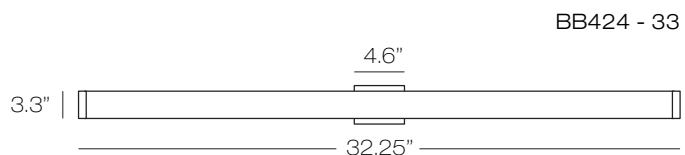

BB424 - 33

BB424 - 25

BB424 - 13

Gus Bath

Bath bar with Opal glass diffuser and Polished Chrome metal finish. Can be mounted vertically or horizontally.

Linear DOB Modules:

- 33" version has (1) 9.5W, (1) 26.5W, AC LED, 3000K, **CRI 90**, 30,000 hours, 3200 lumens, Dimmable.
- 25" version has (2) 13W, AC LED, 3000K, **CRI 90**, 30,000 hours, 2400 lumens, Dimmable.
- 13" version has (1) 13W, AC LED, 3000K, **CRI 90**, 30,000 hours, 1200 lumens, Dimmable.

Model BB424		
PC Polished Chrome		
Color	Finish	Size
OP	PC	33
OP opal		13 13" 25 25" 33 33"

Wall projection 4.5"

BB424 - 13

BB424 - 25

BB424 - 33