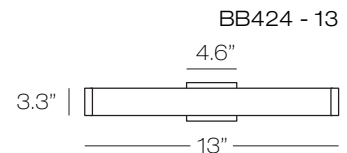

BB424 - 33

BB424 - 25

BB424 - 13

Gus Bath

Bath bar with Opal glass diffuser and Polished Chrome metal finish. Can be mounted vertically or horizontally.

Linear DOB Modules:

- 33" version has (1) 9.5W, (1) 26.5W, AC LED, 3000K, **CRI 90**, 30,000 hours, 3200 lumens, Dimmable.
- 25" version has (2) 13W, AC LED, 3000K, **CRI 90**, 30,000 hours, 2400 lumens, Dimmable.
- 13" version has (1) 13W, AC LED, 3000K, **CRI 90**, 30,000 hours, 1200 lumens, Dimmable.

Model BB424		
PC Polished Chrome		
Color	Finish	Size
OP	PC	33
OP opal		13 13" 25 25" 33 33"

Wall projection 4.5"

BB424 - 13

BB424 - 25

BB424 - 33