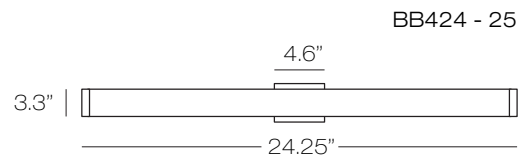

BB424 - 33

BB424 - 25

BB424 - 13

Gus Bath

Bath bar with Opal glass diffuser and Polished Chrome metal finish. Can be mounted vertically or horizontally.

Linear DOB Modules:

- 33" version has (1) 9.5W, (1) 26.5W, AC LED, 3000K, **CRI 90**, 30,000 hours, 3200 lumens, Dimmable.
- 25" version has (2) 13W, AC LED, 3000K, **CRI 90**, 30,000 hours, 2400 lumens, Dimmable.
- 13" version has (1) 13W, AC LED, 3000K, **CRI 90**, 30,000 hours, 1200 lumens, Dimmable.

Model BB424		
PC Polished Chrome		
Color	Finish	Size
OP	PC	33
OP opal		13 13" 25 25" 33 33"

Wall projection 4.5"

BB424 - 13

BB424 - 25

BB424 - 33