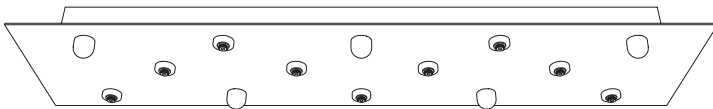

Stone Lighting's Unparalleled Versatility
14 LIGHT MODULAR CANOPY

stone
LIGHTING

M O D U L A R C A N O P I E S

S T O N E L I G H T I N G . N E T

14 Light Modular Canopy

stone
LIGHTING

Our newest canopy innovation is modular in concept. Unparalleled in it's versatility, our new 14 light canopy offers the customer the ability to make a multitude of head or pendant placement variations and at the same time cover any unused and unsightly open ports. We have designed a simple half dome that covers up to 10 ports on the canopy. Simply screw on the half dome and decoratively cover a port if you desire. For example, if you want to change your 14 light canopy to a 10 light application simply cover any 4 ports you desire.

Model CPEJRT14		HAL halogen lamp LED LED lamps
Finish	Lamp	
PC	LED	
SN satin nickel PC polished chrome		

See an example below of port being covered in which you make a custom zig zag design placement.

Powered by 2 x 150 watt electronic transformers you can go as low as only using 4 of the 14 ports.