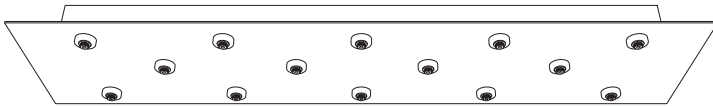

Stone Lighting's Unparalleled Versatility
14 LIGHT MODULAR CANOPY

stone
LIGHTING

M O D U L A R C A N O P I E S

S T O N E L I G H T I N G . N E T

14 Light Modular Canopy

stone
LIGHTING

Our newest canopy innovation is modular in concept. Unparalleled in it's versatility, our new 14 light canopy offers the customer the ability to make a multitude of head or pendant placement variations and at the same time cover any unused and unsightly open ports. We have designed a simple half dome that covers up to 10 ports on the canopy. Simply screw on the half dome and decoratively cover a port if you desire. For example, if you want to change your 14 light canopy to a 10 light application simply cover any 4 ports you desire.

Model CPEJRT14		HAL halogen lamp LED LED lamps
Finish	Lamp	
PC	LED	
SN satin nickel PC polished chrome		

See an example below of port being covered in which you make a custom zig zag design placement.

Powered by 2 x 150 watt electronic transformers you can go as low as only using 4 of the 14 ports.