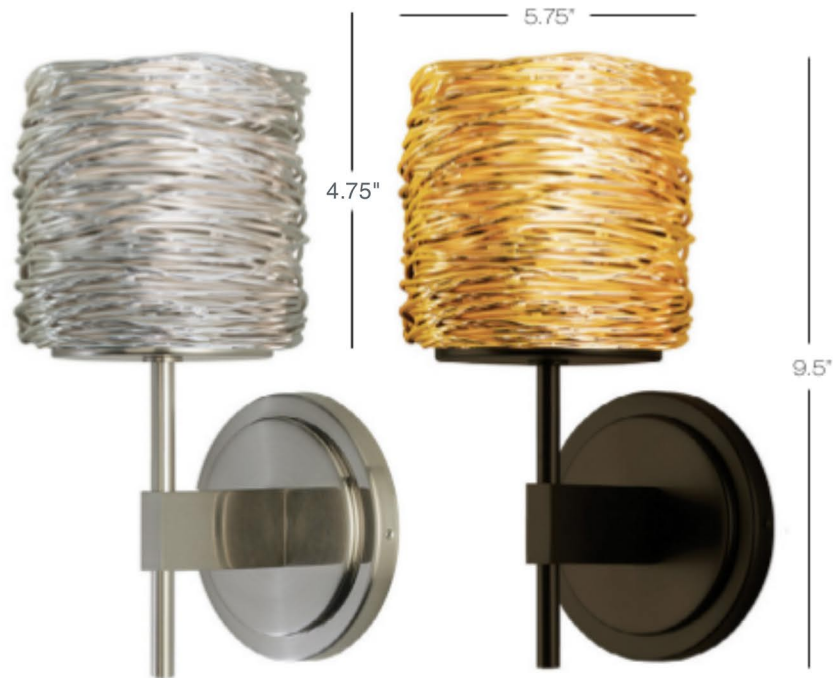

Project:	Date:	Project #:
Fixture Type:	Company:	Approved By:

Coil Short

Solid brass and copper bands stacked and combined creatively into a short wide cylinder.

Model
WS537

Coil Short Wall

GO gold ◀ **L2** LED G4 JC 2W
SI silver ◀ **X3** GY6.35 Xenon 35W

Color Options	Finish	Lamp
GO	BZ	X3

BZ bronze
PG polished gold
PN polished nickel
SN satin nickel

Wall projection 5.5"