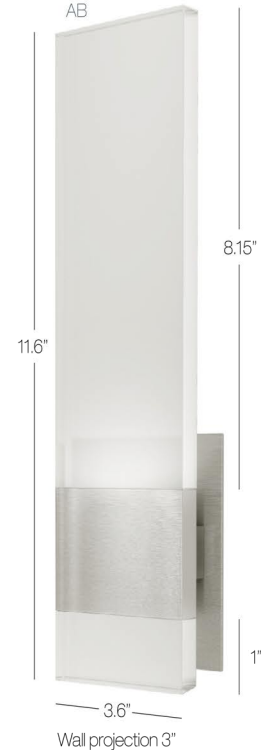

Project:	Date:	Project #:
Fixture Type:	Company:	Approved By:

Baya Short, Baya Up

Wall sconce combines design with frosted LED edge lit acrylic and satin anodized aluminum finish.

Fixture can be mounted horizontally or vertically.

Model
WS329

- AA** 2 long panels
- AB** 1 long panel, 1 short panel
- BB** 2 short panels
- AL** anodized aluminum

Panels	Color	Finish	Lamp
AB	FR	AL	L6

FR frosted

L6 LED COB 6W, **90 CRI**, 3000K
500 Lumens, Dimmable