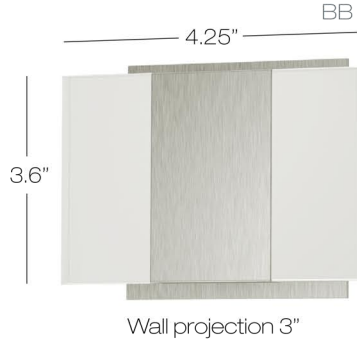

Project:	Date:	Project #:
Fixture Type:	Company:	Approved By:

Baya Short, Baya Up

Wall sconce combines design with frosted LED edge lit acrylic and satin anodized aluminum finish.

Fixture can be mounted horizontally or vertically.

Model
WS329

- AA** 2 long panels
- AB** 1 long panel, 1 short panel
- BB** 2 short panels
- AL** anodized aluminum

Panels	Color	Finish	Lamp
AB	FR	AL	L6

FR frosted

L6 LED COB 6W, **90 CRI**, 3000K
500 Lumens, Dimmable