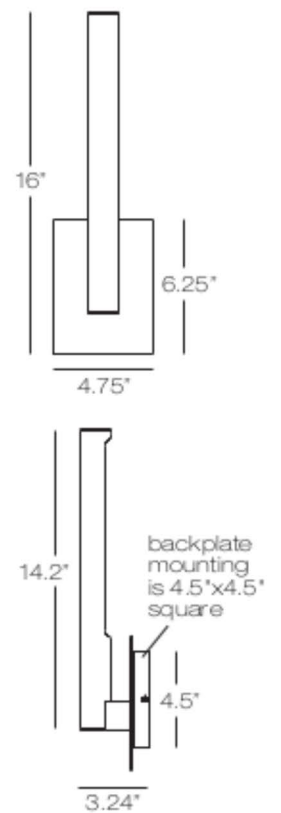

Model  
**WS163**

**LED18** LED 18 watt

Finish	Lamp
<b>PC</b>	<b>LED18</b>

**SN** satin nickel  
**PC** polished chrome

### DIMENSIONS

### LAMPING DATA

Lamp	Watts	Lumens	CCT	CRI	Beam Angle	Aver. Life
LED18	18	1000	3000K	<b>90</b>	120	35,000 hrs