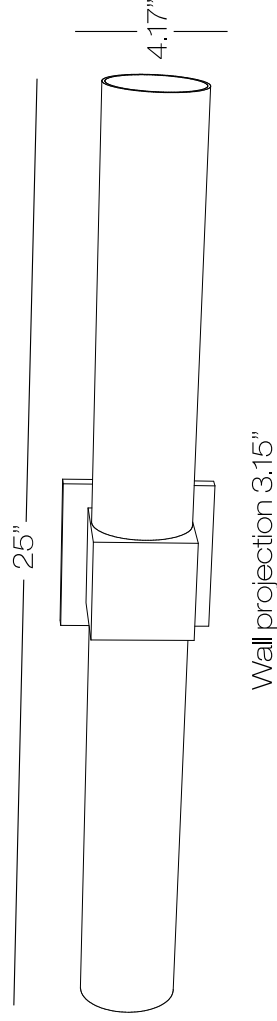

## Blocks Wall Longo

Wall Sconce with two elongated blown opal glass shades.  
Die-cast aluminum body in satin nickel finish.

Fixtures can be mounted horizontally or vertically.

Model  
**WS015**

SN satin nickel

Color options  
**OP**

Finish  
**SN**

Lamp  
**LEDG8**

**OP** opal  
**LEDG8** 8watt LED 2G11  
3000K 210mm

Wall projection 3.15"