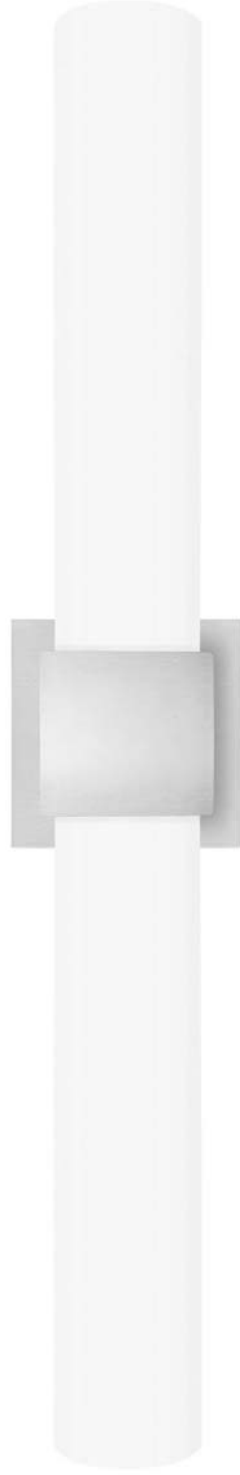

## Blocks Wall Longo

Wall Sconce with two elongated blown opal glass shades.  
Die-cast aluminum body in satin nickel finish.

Fixtures can be mounted horizontally or vertically.

Model  
**WS015**

SN satin nickel

Color options  
**OP**

Finish  
**SN**

Lamp  
**LEDG8**

**OP** opal  
**LEDG8** 8watt LED 2G11  
3000K 210mm

Wall projection 3.15"