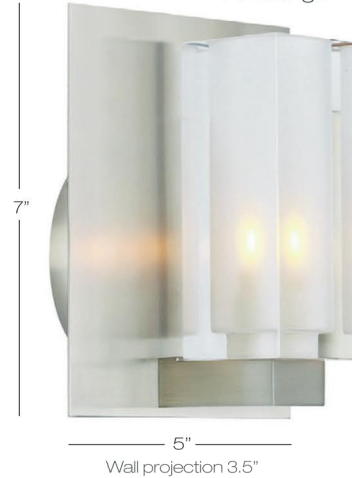

Project:	Date:	Project #:
Fixture Type:	Company:	Approved By:

Crystal

Pristine crystal cut and polished glass wall sconces.12V.

Rectangle

Cylinder

Wall projection 3.5"

Cube

Wall projection 3.75"

Crystal

CR clear

 **G940** G9 40W 120V

 **G9L3** LED G9 3W

Models	Color Options	Finish	Lamp
Cube	CR	SN	G940

WB134

Cylinder

WB221