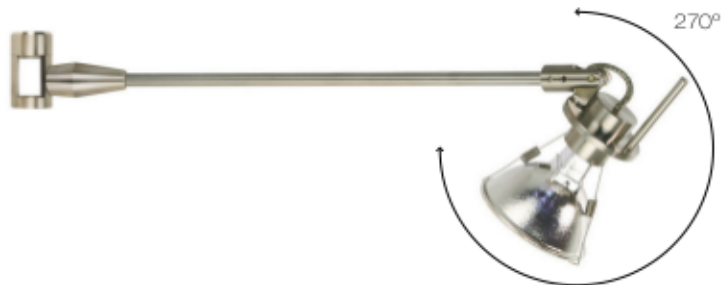

Bare Snap Extension Head

Bare lamp adjustable head. As 10" length allows for perfect wall illumination especially over cabinetry.

Monopoint and Monorail mounting options.

Monopoint includes 60 watts mini electronic transformer that neatly fits in J-Box, 12volt can be accesorized with Decorative Elements.

Model
WB200

10 10" stem

- ◀ **D6** LED MR16 6W
- ◀ **M5** MR16 Halogen 50W
CC (Constant Color Lamp)

Finish	Stem Length	Lamp	Mounting
SN	10	M5	R*

BZ bronze
PN polished nickel
SN satin nickel

M monopoint canopy
R wall monorail

* Monorail Wall Adapter Included