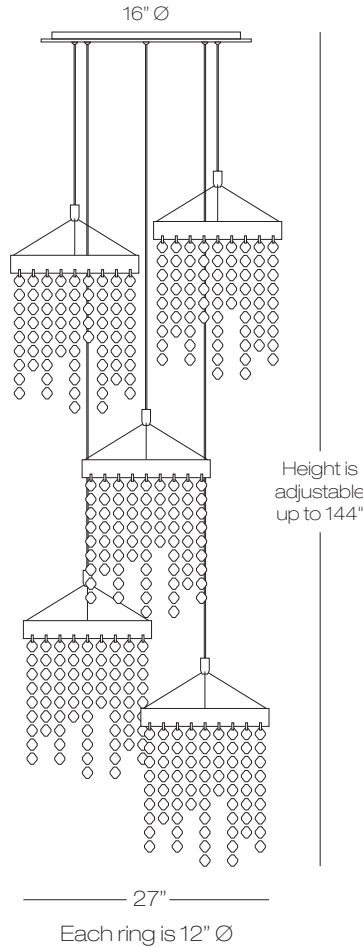

Shimmer Pendant

Elegant LED Crystal stranded rings.
 Polished Chrome metal accents.
 Custom Swarovski stranding:
 Consult Factory

Model **PD663** 5 Light Round

CR clear

LED LED 27W ring light,
 90 CRI, 3000K