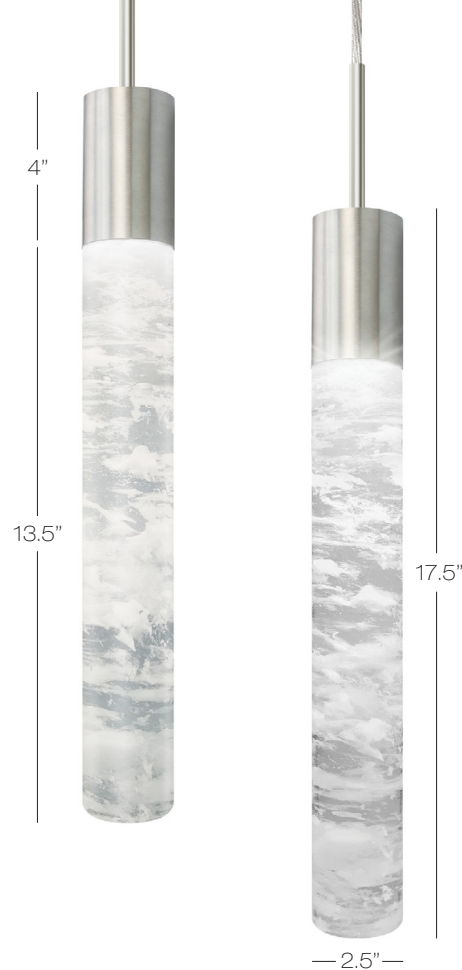

Cumulus Pendant

Stunning pendant creates illuminating clouds throughout the clear crystal glass.

Each piece is unique in appearance. This fixture is suspending by our SVT cord, and requires a transformer, which is included.

Adjustable height suspension by SVT cord.

Dimmable with ELV dimmer.

Model
PD420

CR-FR clear -frosted  **D6** LED MR16 6W, 420 Lumens

Color	Finish	Lamp	Mounting
CR-FR	SN	D6	M

SN satin nickel
PC polished chrome

M monopoint canopy
J EZ jack

This fixture is available for monopoint or multi-canopy installations only.