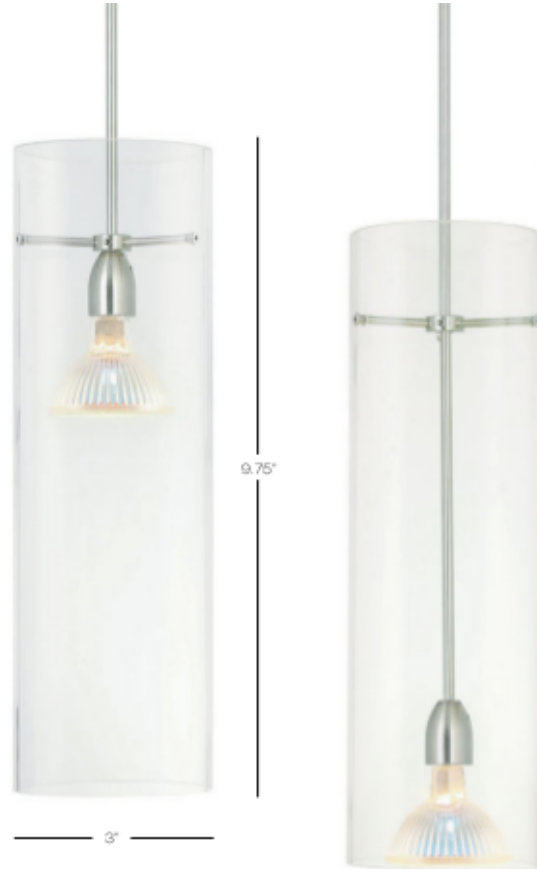

Kitchen

Crystal clear glass cylinder and MR16 make an elegant statement. 12V.

Model
PD154

CR clear

▲ D6 LED MR16 6W
△ M5 MR16 Halogen 50W

Color Options	Finish	Lamp	Mounting
CR	SN	M5	M

BZ bronze
PN polished nickel
SN satin nickel

M monopoint canopy
R monorail adapter
C cable adapter
J EZjack

(Bulb adjusted
to top)

(Bulb adjusted
to bottom)