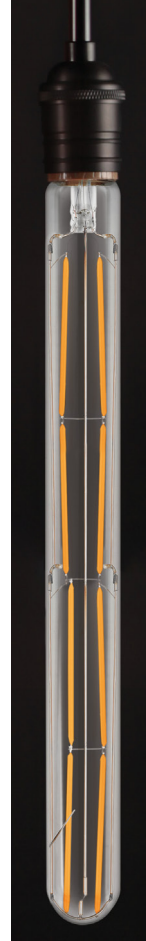

LMRTLDT10CR8C

Clear T10 Tubular
120 Volts, 8 Watts
2700K, 83 CRI, 800 Lumens
E26 Base, Dimmable
Average Life 30,000 hours
30mm Diameter x 300mm Length

300mm - 11.8 in

30mm - 1.2 in