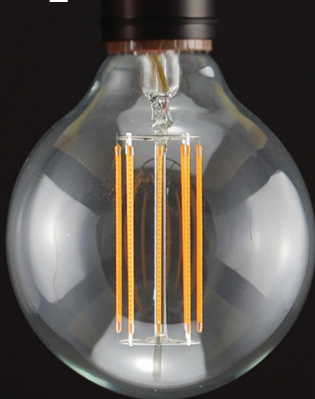

LMRTLDETGD4

LMRTLDG95CR4

LMRTLDETCR4

LMRTLDT10CR8

LMRTLDT10CR6

**LMRTLDETGD4**

Gold ST58 Edison Style  
120 volts /4 Watts  
2200K, 80 CRI, 240 Lumens  
E26 Base, Dimmable  
Average life 25,000 hours  
58 mm (Diameter ) x 127 mm (Length)

**LMRTLDG95CR4**

Clear G95 Globe.  
120 volts /4 Watts  
2700K, 80 CRI, 360 Lumens  
E26 Base, Dimmable  
Average life 25,000 hours  
95 mm (Diameter ) x 135 mm (Length)

**LMRTLDETCR4**

Clear ST58 Edison Style  
120 volts /4 Watts  
2700K, 80 CRI, 360 Lumens  
E26 Base, Dimmable  
Average life 25,000 hours  
58 mm (Diameter ) x 127 mm (Length)

**LMRTLDT10CR8**

Clear T10 Tubular  
120 Volts, 8 Watts  
2700K, 83 CRI, 800 Lumens  
E26 Base, Dimmable  
Average Life 30,000 hours  
30mm Diameter x 185mm Length

**LMRTLDT10CR6**

Clear T10 Tubular  
120 Volts, 6 Watts  
2700K, 82 CRI, 600 Lumens  
E26 Base, Dimmable  
Average Life 30,000 hours  
30mm Diameter x 185mm Length

**LMRTLDT10GD6**

Gold T10 Tubular  
120 Volts, 6 Watts  
2200K, 82 CRI, 400 Lumens  
E26 Base, Dimmable  
Average Life 30,000 hours  
30mm Diameter x 185mm Length

\* Additional lamps Available-Consult Factory