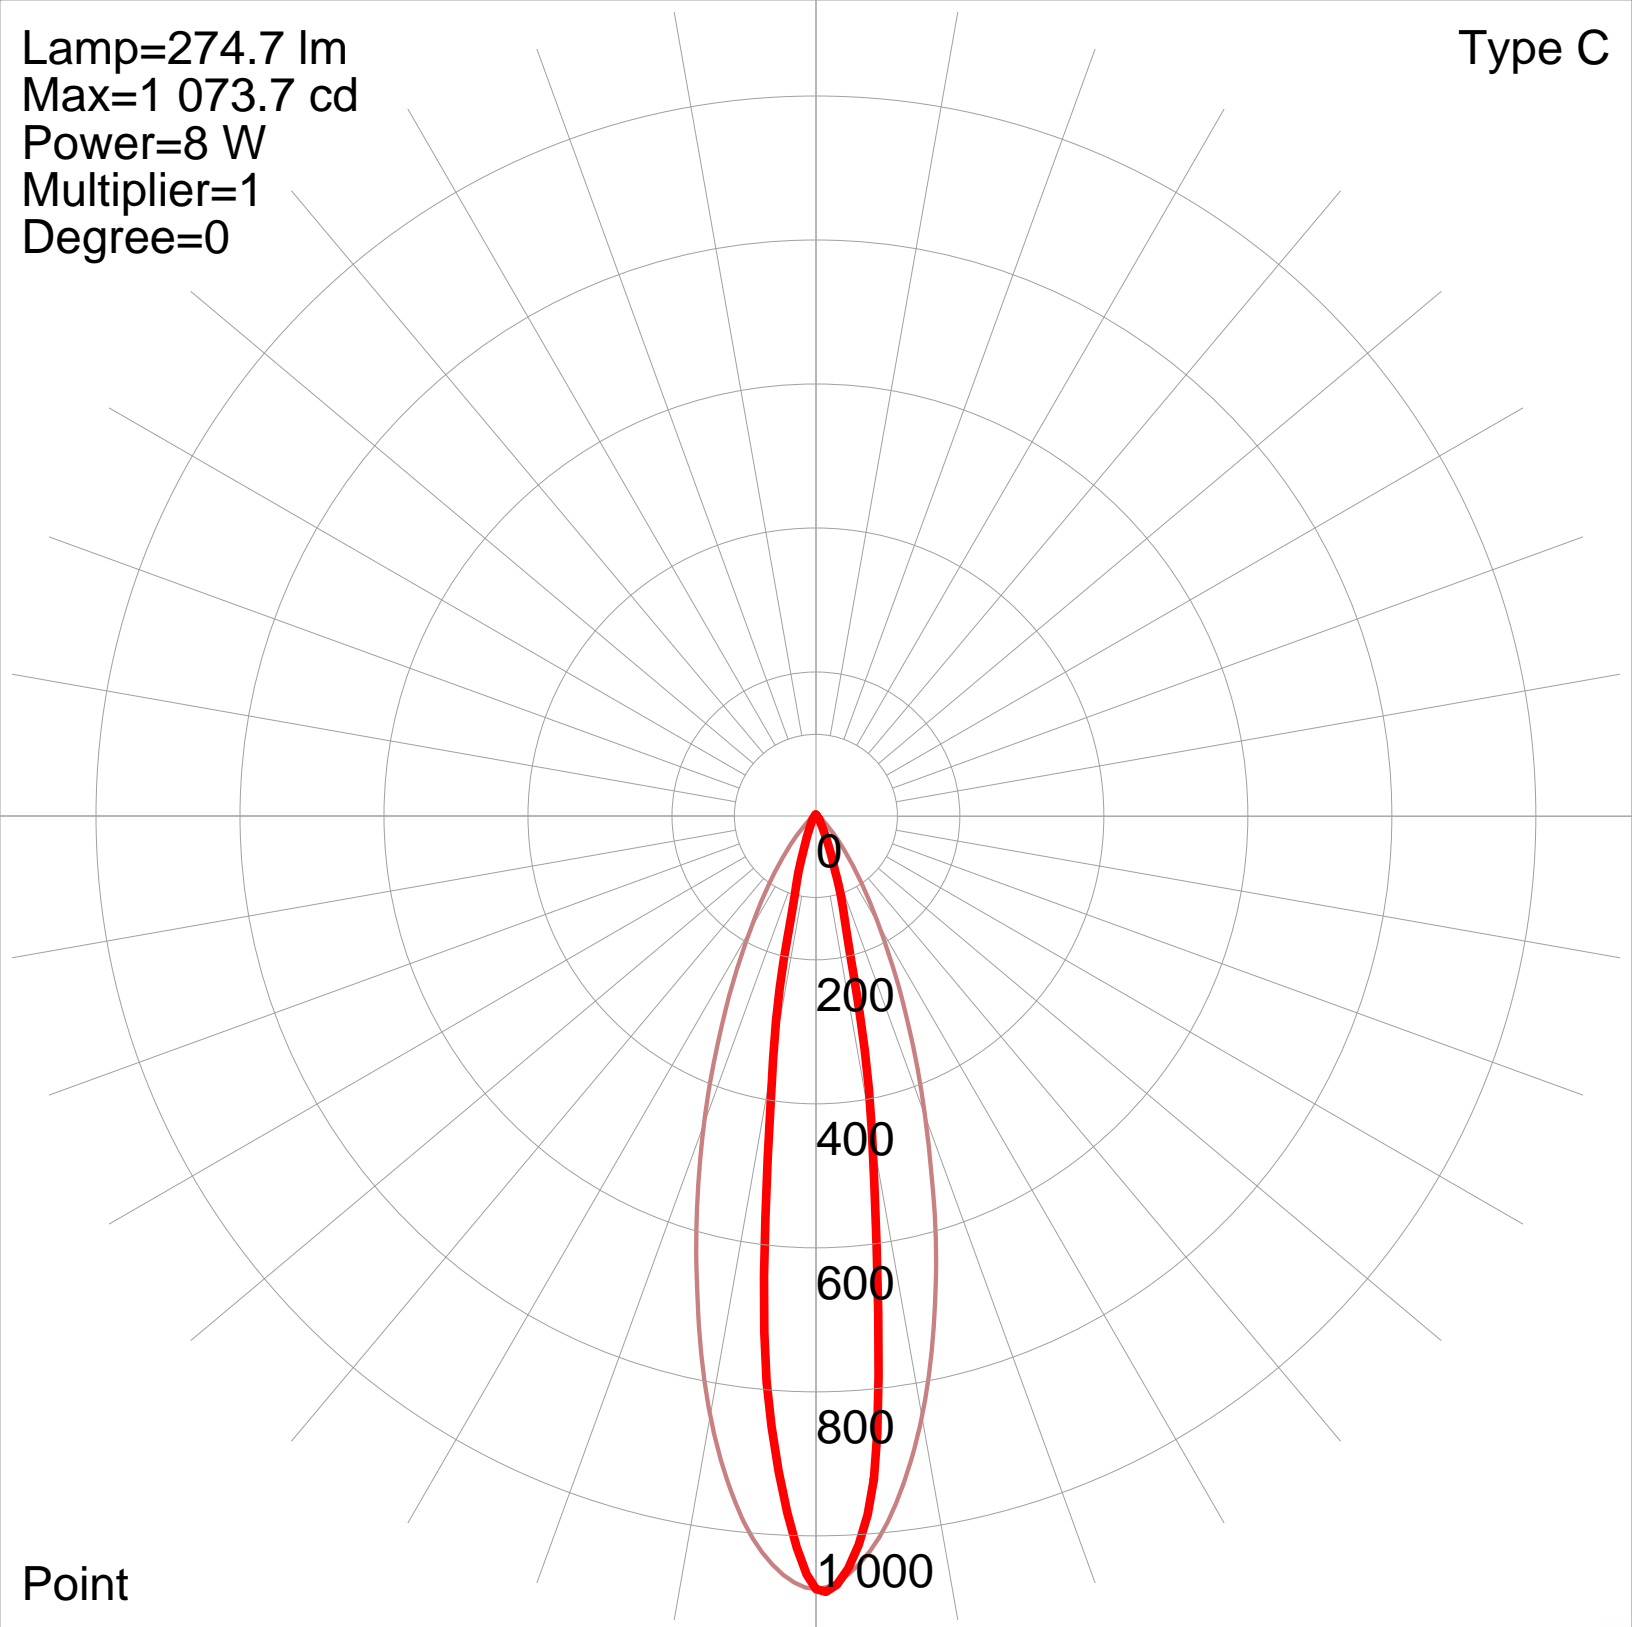

Type C

Lamp=274.7 lm
Max=1 073.7 cd
Power=8 W
Multiplier=1
Degree=0

Point

Manufacturer: LEADLUX
Lamp: CREE XBD