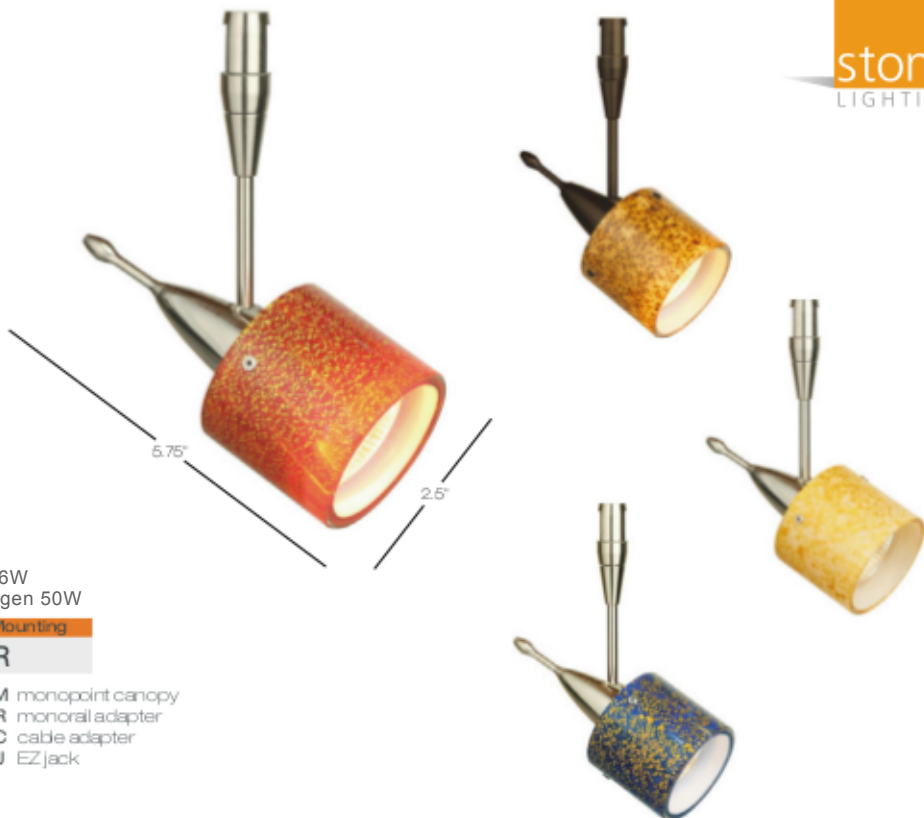

Murano MX Swivel

Adjustable head accessorized with Murano glass cylinder.

Rotates 360 degrees and pivots 280 degrees.

Includes specified Low-Voltage lamp.

Model
DM203

AM amber
BU blue
MO mocha
RD red

⦿ **D6** LED MR16 6W
⦿ **M5** MR16 Halogen 50W

C
COMPLEMENT
pendants
wall
wall monorail

Color Options	Finish	Lamp	Mounting
RD	SN	M5	R
	BZ bronze	M monopoint canopy	R monorail adapter
	PN polished nickel	C cable adapter	C cable adapter
	SN satin nickel	J EZ Jack	J EZ Jack

Custom stem lengths available (consult factory).