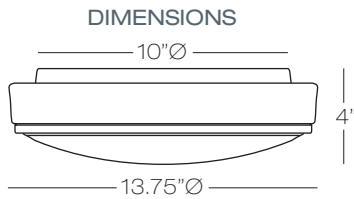

Model CL530	FR frost	- MB4 Medium Base Incandescent 3 x 40W - CF13 Compact Fluorescent GU24 2 x 13W - DOB24 LED DOB24 (DOB-Driver on Board) 90 CRI, 3000K, 1600 Lumens, Dimmable - DOB30 LED DOB30 (DOB-Driver on Board) 90 CRI, 2400 Lumens, Dimmable
	<table border="1"> <tr> <th>Color</th> <th>Finish</th> <th>Lamp</th> <th>Dimming</th> </tr> <tr> <td>FR</td> <td>PC</td> <td>MB4</td> <td>WD**</td> </tr> </table>	PC polished chrome WD Warm Dimming (Only available for DOB 30W)

**Warm dimming available. Consult customer service.